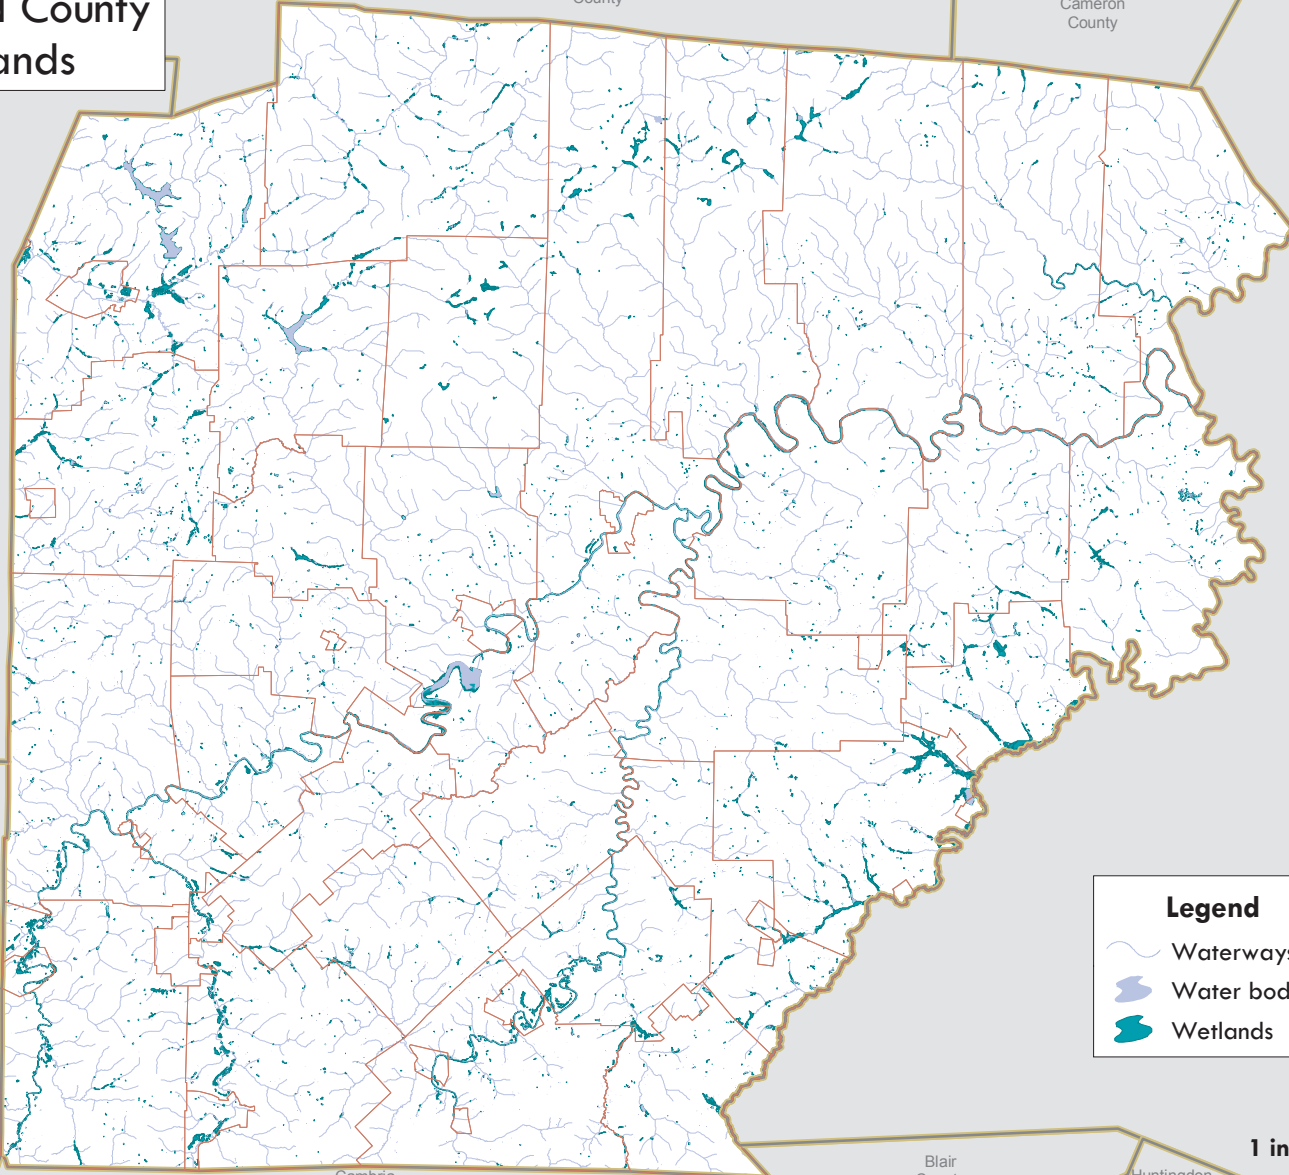

Clearfield County Wetlands

5g

Jefferson
County

Elk
County

Cameron
County

Clinton
County

Centre
County

Indiana
County

Legend

- Waterways
- Water bodies
- Wetlands

Cambria
County

Blair
County

Huntingdon
County

1 inch equals 6 miles

Clearfield County Wetlands

Additional map notes:

- Mapped wetlands represent areas catalogued in the National Wetlands Inventory

Data and services provided by DEP, PASDA, U.S. Fish and Wildlife Service, and Clearfield County GIS Department

Map created by Clearfield County GIS Department