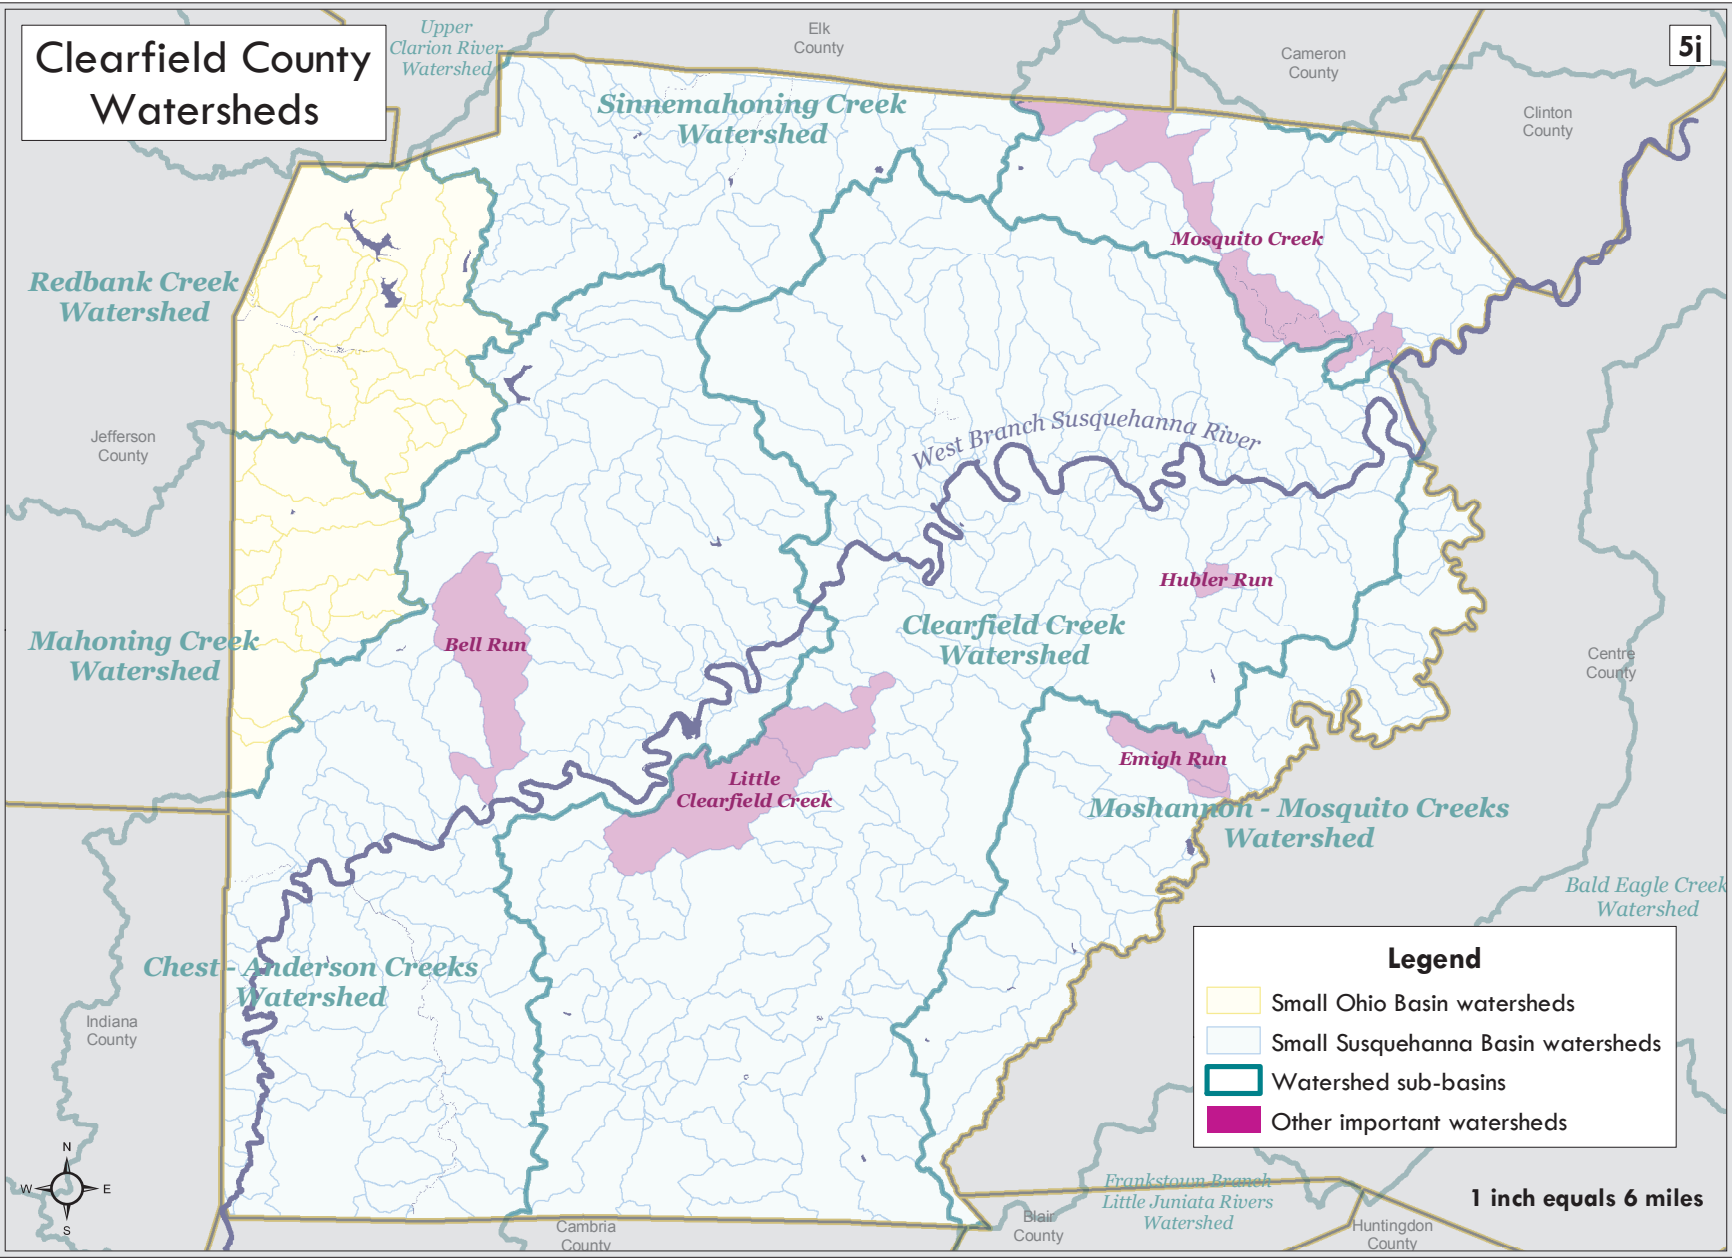

Clearfield County Watersheds

5i

Legend

- Small Ohio Basin watersheds
- Small Susquehanna Basin watersheds
- Watershed sub-basins
- Other important watersheds

1 inch equals 6 miles

Clearfield County Watersheds

Additional map notes:

- "Major watersheds" based on PA DEP sub-basin descriptions in State Water Plan mapping
- "Other important watersheds" include smaller watersheds with watershed associations

Data and services provided by PA DEP, Western PA Conservancy, PASDA, Clearfield County Conservation District, and Clearfield County GIS Department

Map created by Clearfield County GIS Department