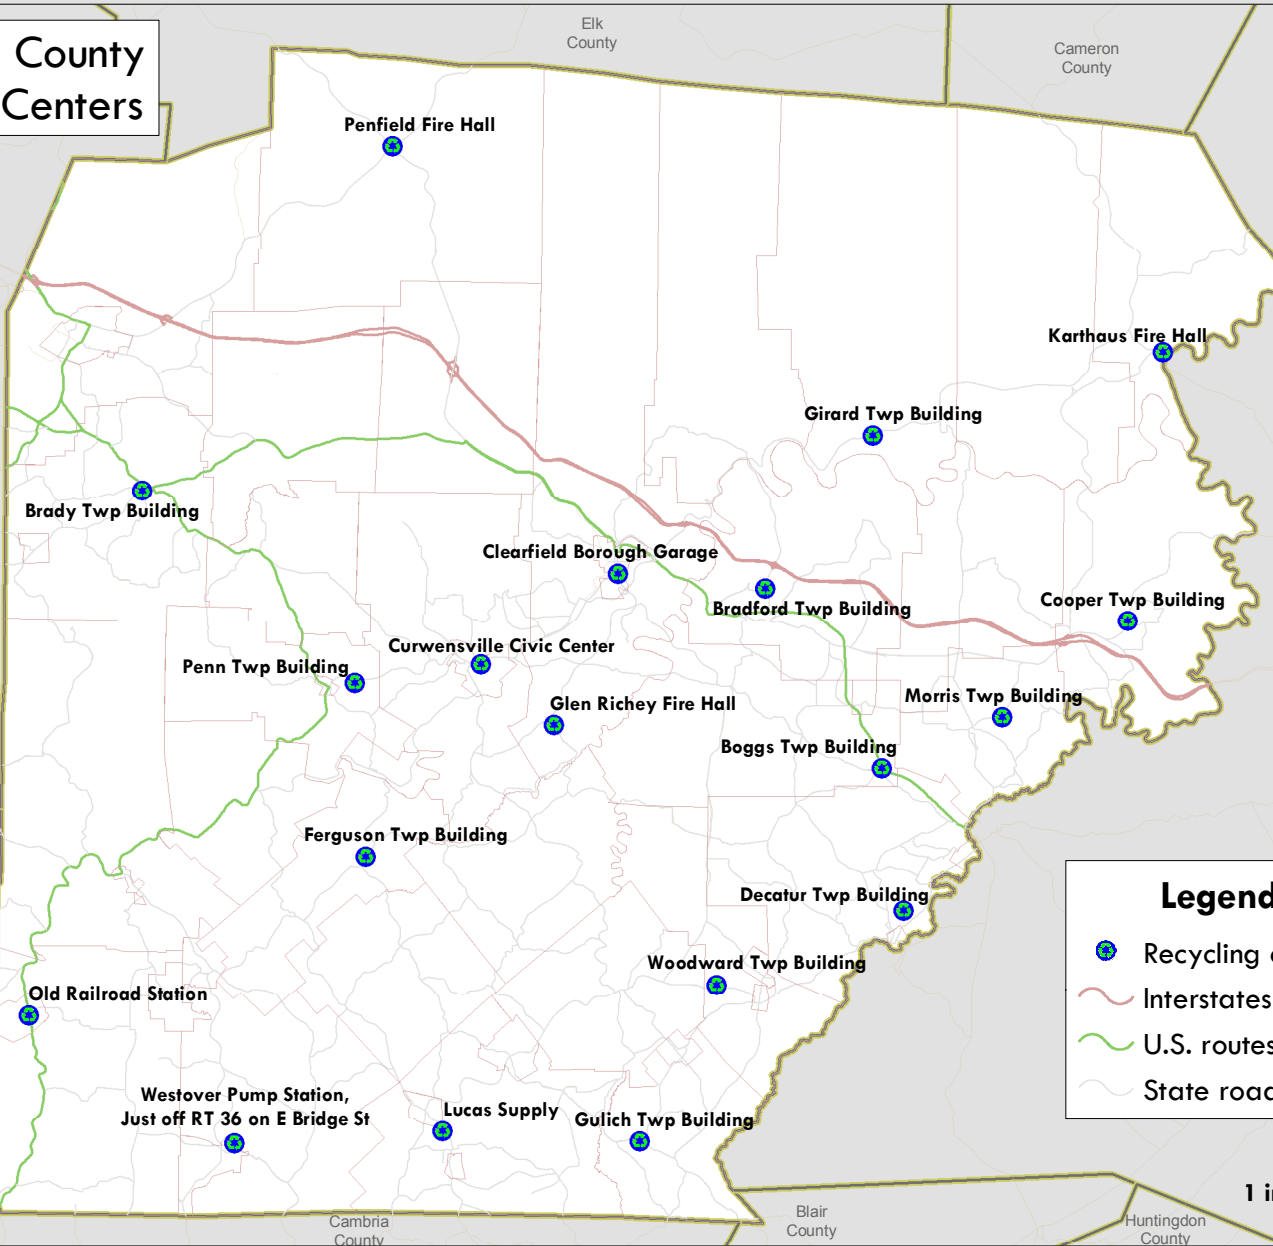

# Clearfield County Recycling Centers

8i

### Legend

- Recycling centers
- Interstates
- U.S. routes
- State roads

1 inch equals 6 miles

Jefferson County

Elk County

Cameron County

Clinton County

Centre County

Indiana County

Cambria County

Blair County

Huntingdon County