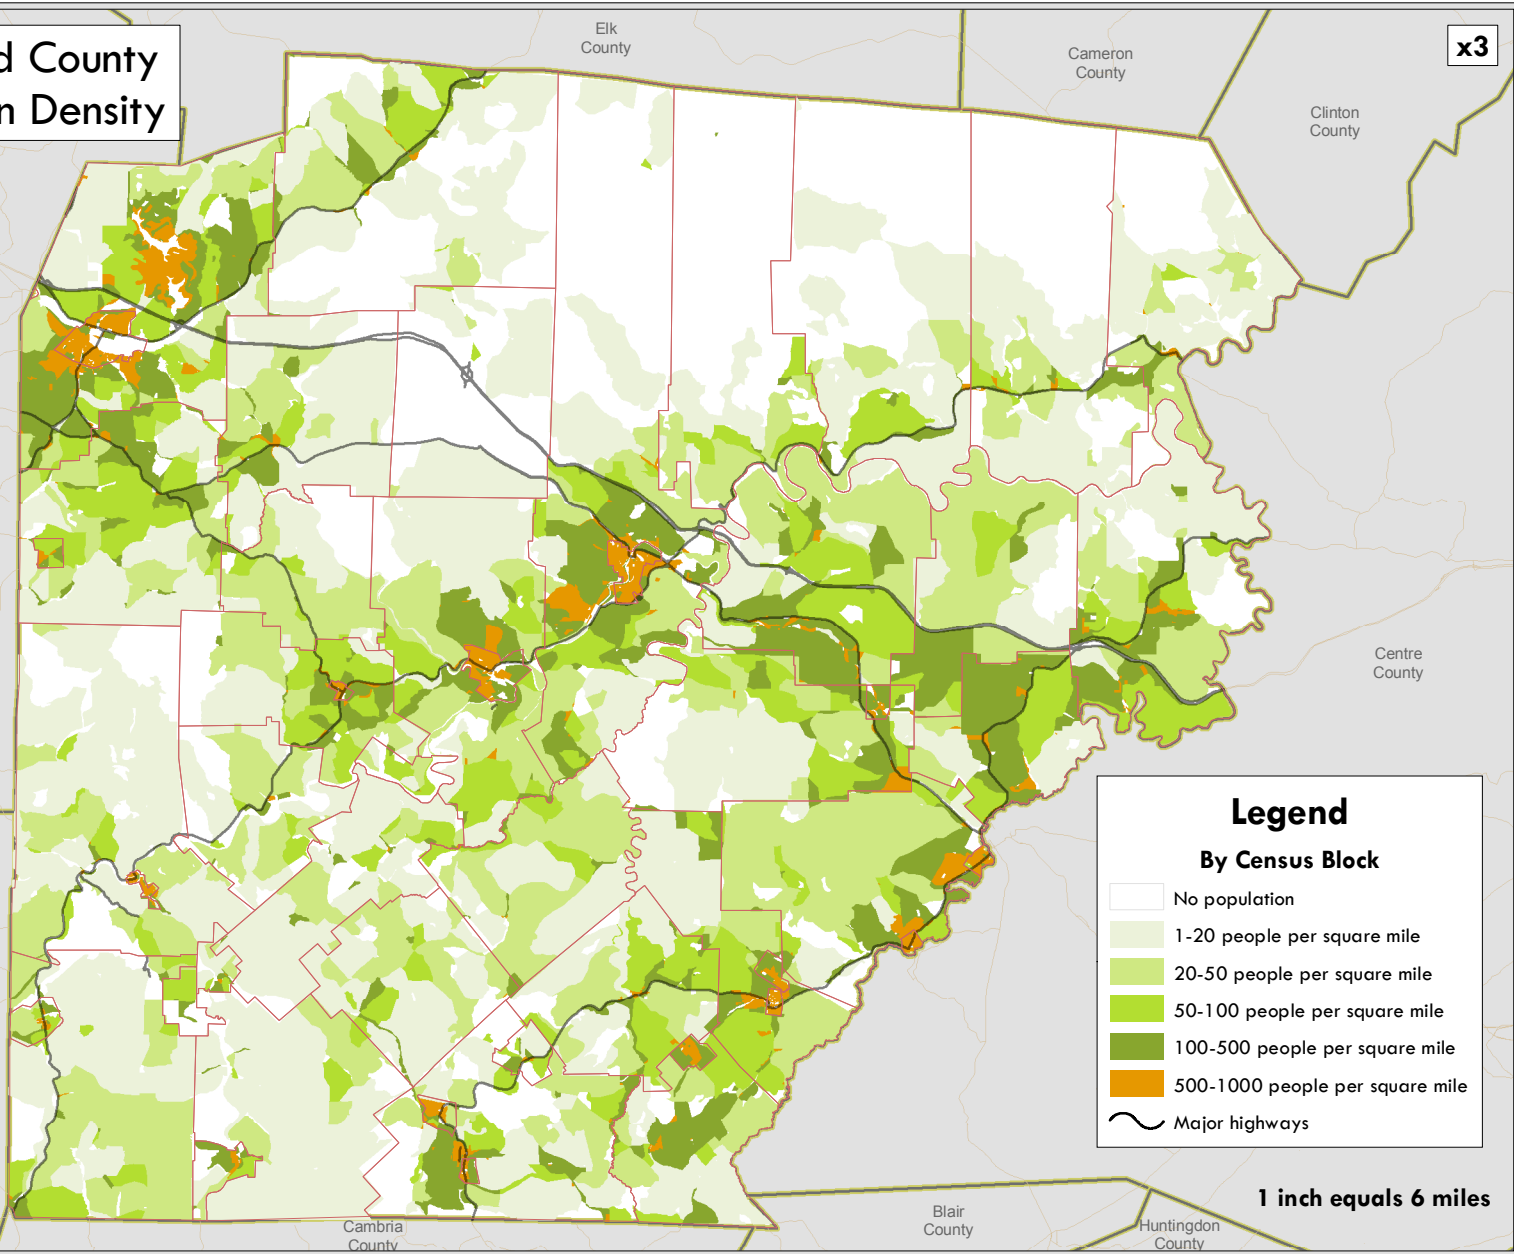

Clearfield County Population Density

x3

Jefferson
County

Elk
County

Cameron
County

Clinton
County

Centre
County

Indiana
County

Legend

By Census Block

- No population
- 1-20 people per square mile
- 20-50 people per square mile
- 50-100 people per square mile
- 100-500 people per square mile
- 500-1000 people per square mile
- Major highways

1 inch equals 6 miles

Cambria
County

Blair
County

Huntingdon
County

Clearfield County Population Density (by Census Block)

Additional map notes:

- Population density categories derived from natural break classification methodology

Data and services provided by PennDOT, US Census Bureau, and Clearfield County GIS Department

Map created by Clearfield County GIS Department