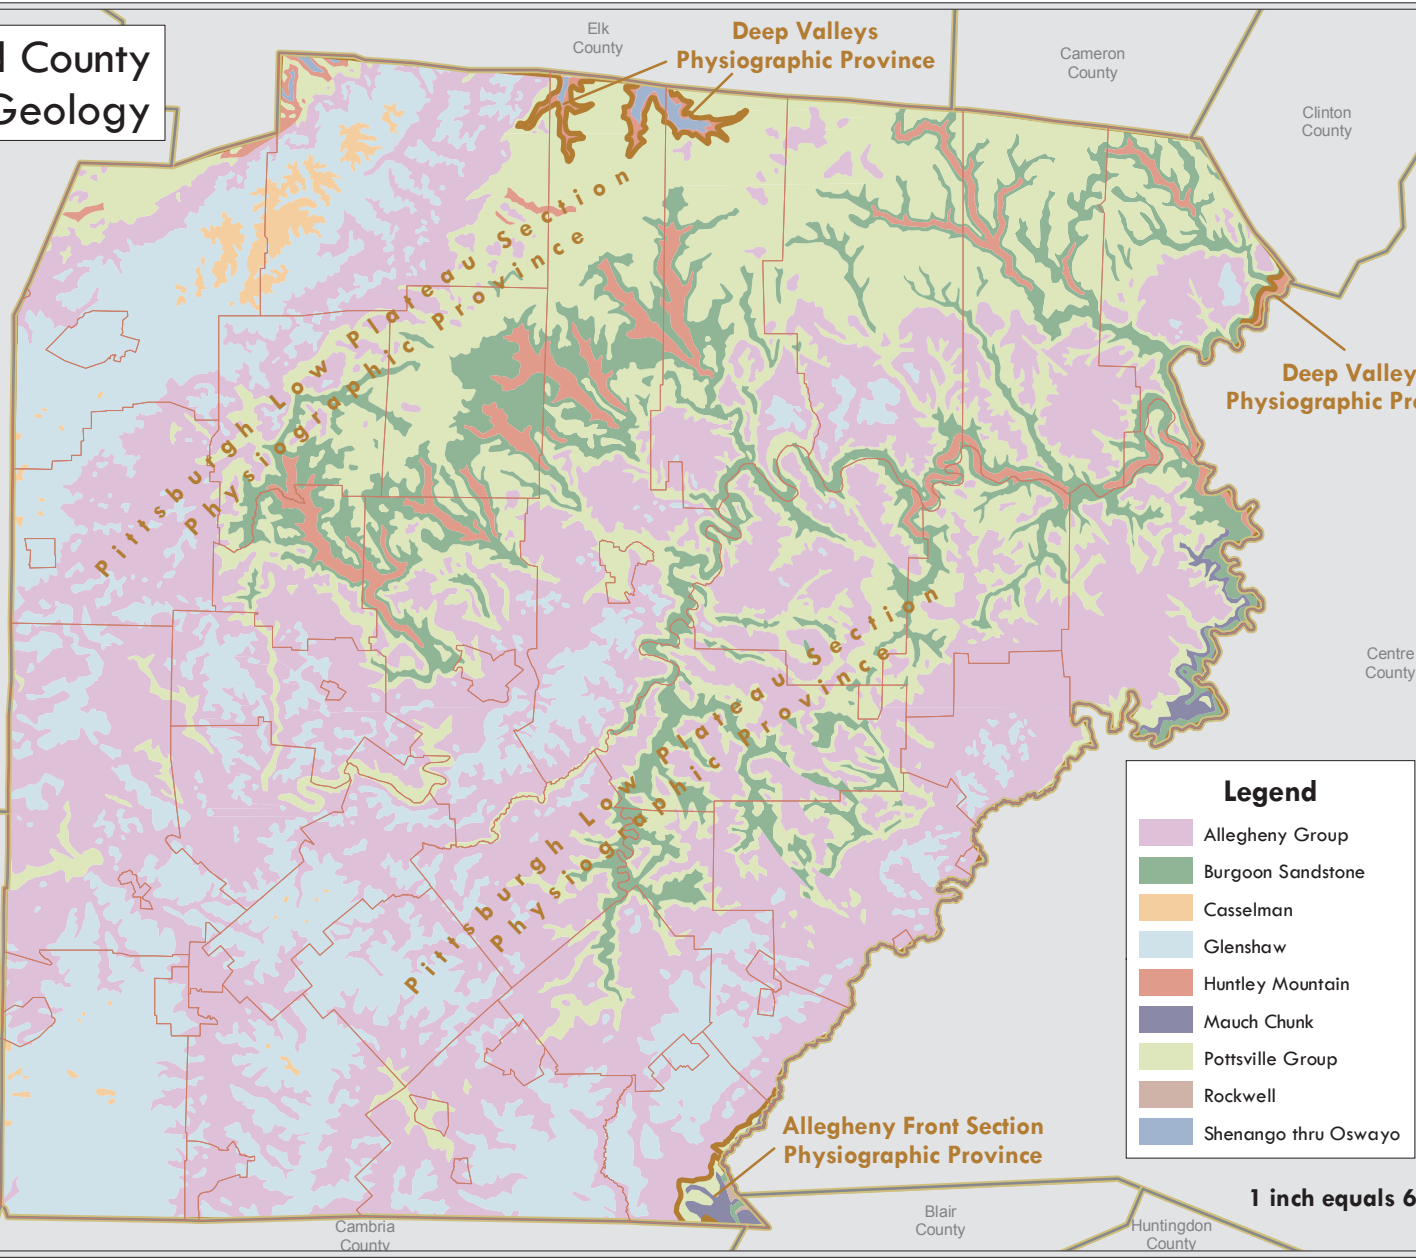

Clearfield County Bedrock Geology

5a

1 inch equals 6 miles

Clearfield County Geology

Additional map notes:

- Physiographic province mapping based on approximation of areas represented on "Map 13" distributed by DCNR's Bureau of Topographical and Geological Survey (TopoGeo)

Data and services provided by USDA, DCNR, and Clearfield County GIS Department

Map created by Clearfield County GIS Department