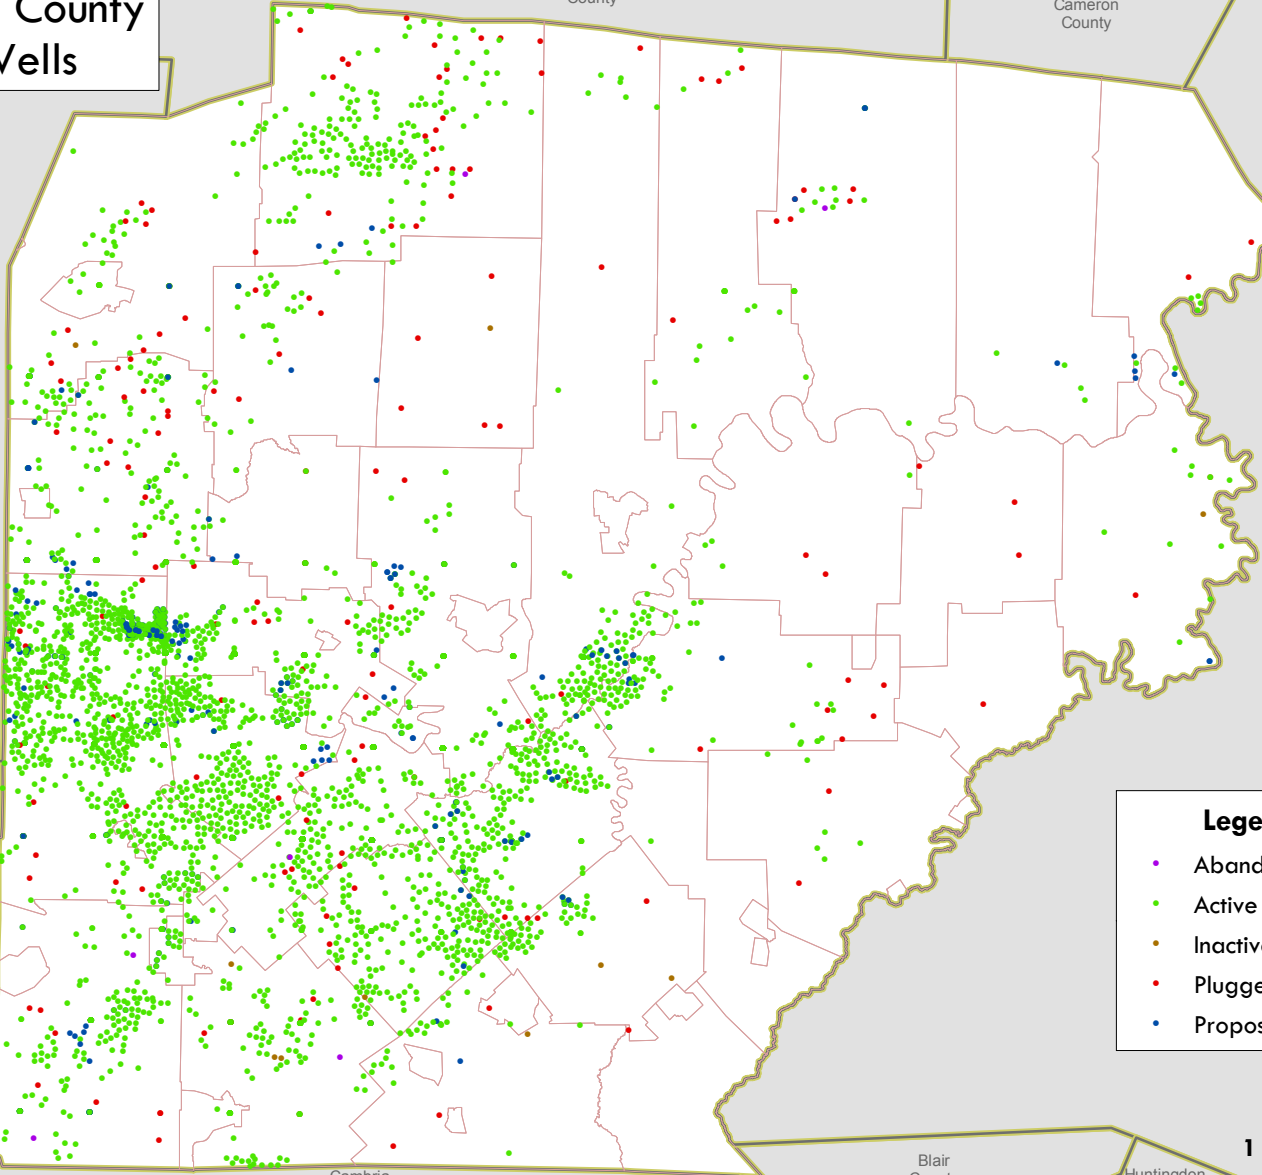

Clearfield County Gas Wells

x5

Jefferson County

Elk County

Cameron County

Clinton County

Centre County

Indiana County

Legend

- Abandoned well
- Active well
- Inactive well
- Plugged well
- Proposed well

Cambria County

Blair County

Huntingdon County

1 inch equals 6 miles

Clearfield County Gas Wells

Additional map notes:

- Gas well data based on survey information distributed by DCNR's Bureau of Topographical and Geological Survey (TopoGeo)

Data and services provided by DCNR and Clearfield County GIS Department

Map created by Clearfield County GIS Department