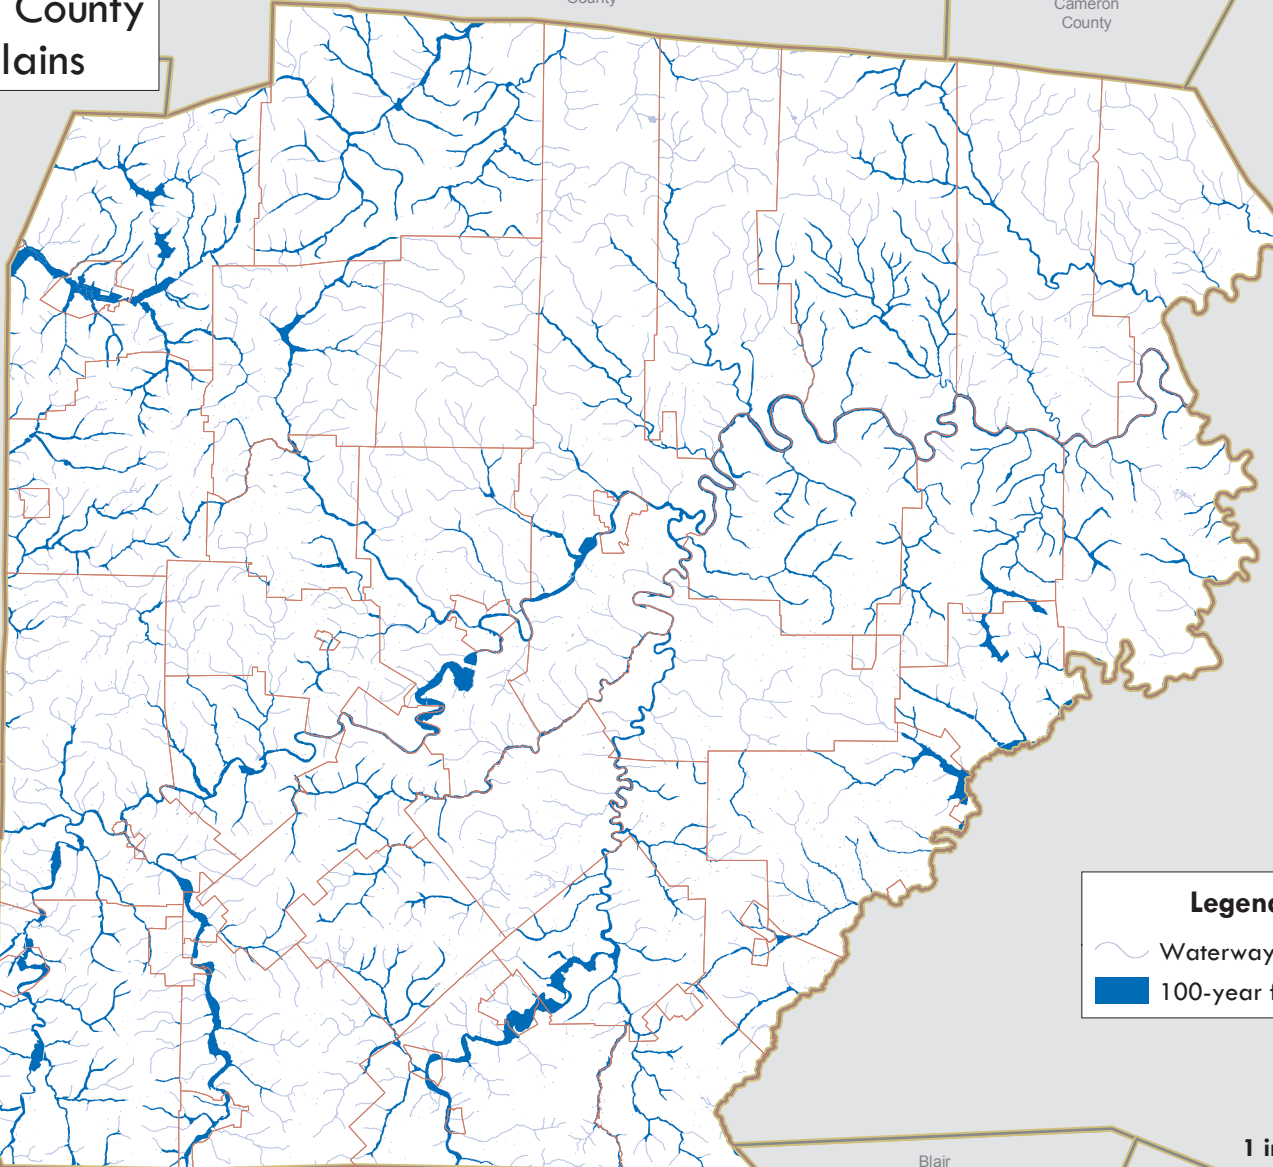

# Clearfield County Floodplains

5h

Jefferson  
County

Elk  
County

Cameron  
County

Clinton  
County

Centre  
County

Indiana  
County

**Legend**

- Waterways
- 100-year floodplain

Cambria  
County

Blair  
County

Huntingdon  
County

1 inch equals 6 miles

## Clearfield County Floodplains

Additional map notes:

- 100-year floodplains based on DEP records of digitized FEMA flood mapping

Data and services provided by PA DEP, PASDA, and Clearfield County GIS Department

Map created by Clearfield County GIS Department