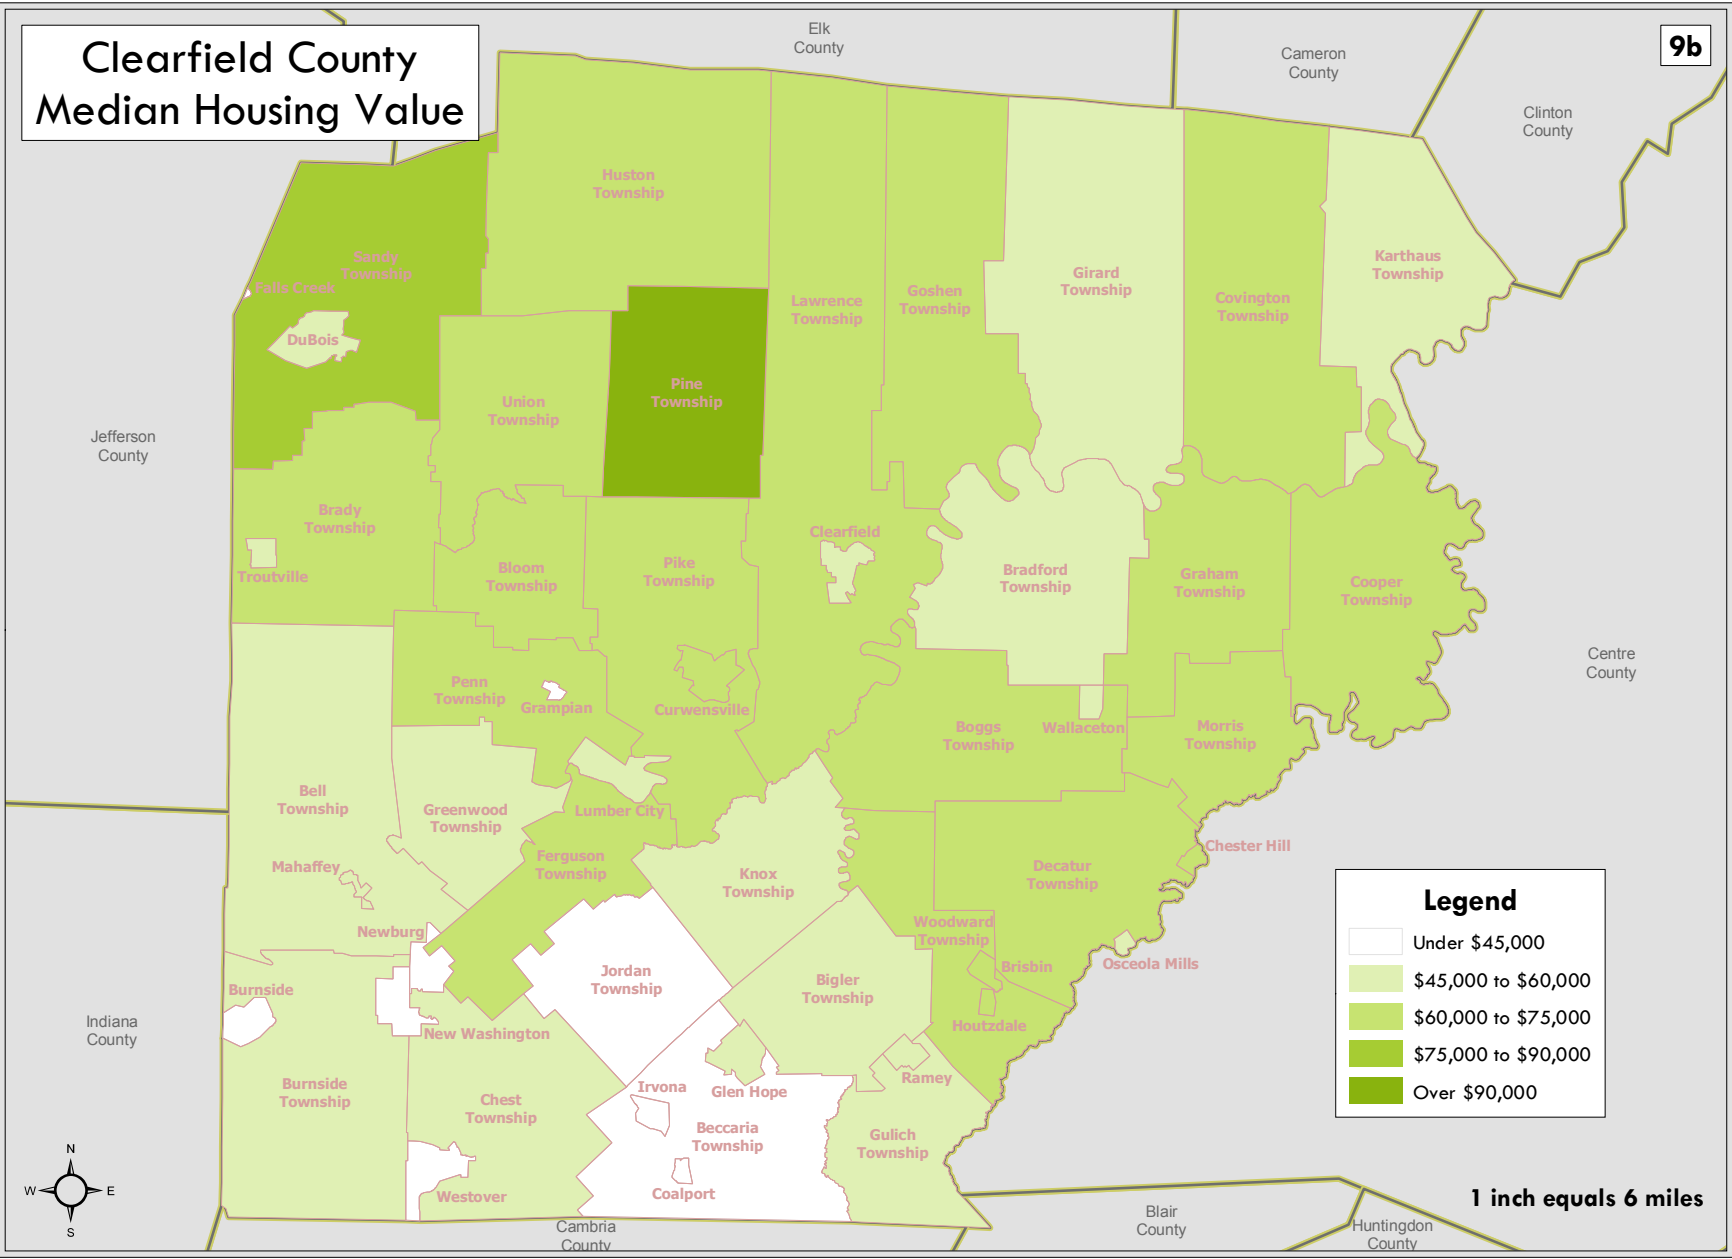

Clearfield County Median Housing Value

9b

Legend

- Under \$45,000
- \$45,000 to \$60,000
- \$60,000 to \$75,000
- \$75,000 to \$90,000
- Over \$90,000

1 inch equals 6 miles

Clearfield County Median Housing Value (by Municipality)

Additional map notes:

- Values based on 2000 Census information

Data and services provided by US Census Bureau, Clearfield County Planning, and Clearfield County GIS Department

Map created by Clearfield County GIS Department