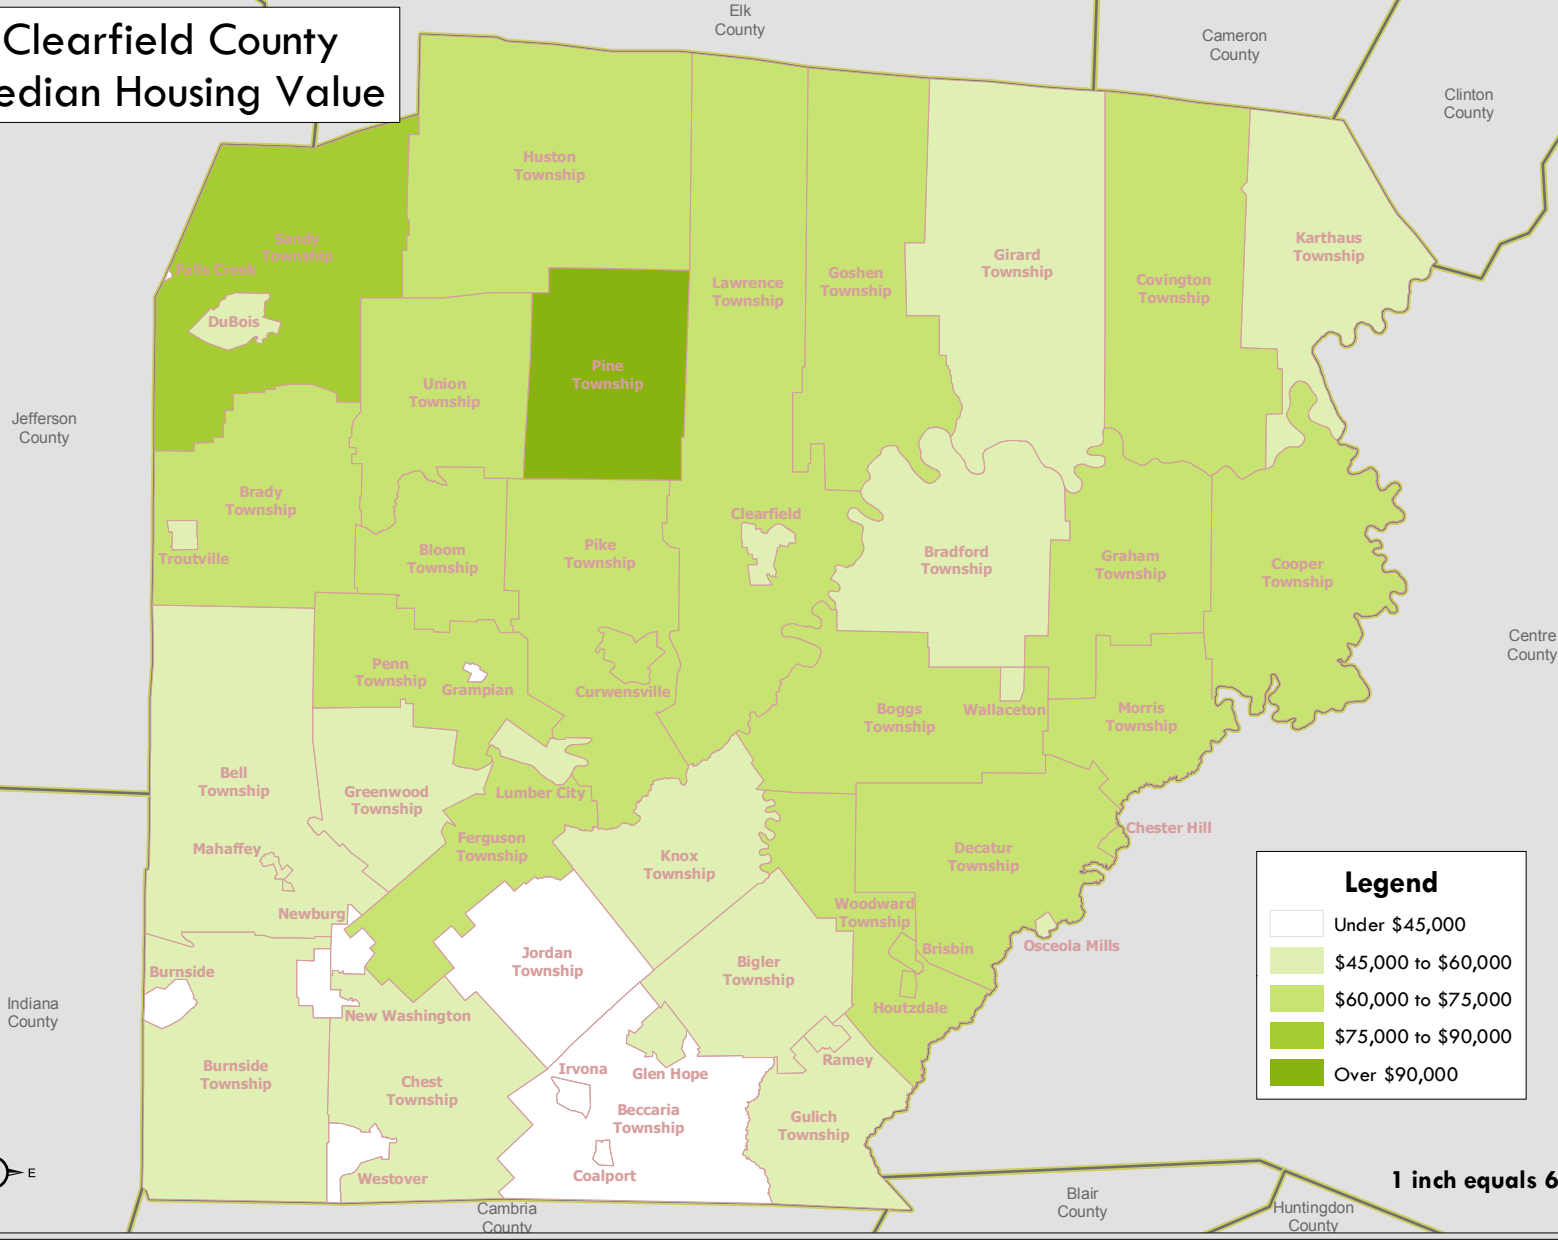

Clearfield County Median Housing Value

9b

Legend

- Under \$45,000
- \$45,000 to \$60,000
- \$60,000 to \$75,000
- \$75,000 to \$90,000
- Over \$90,000

1 inch equals 6 miles

Clearfield County Median Housing Value (by Municipality)

Additional map notes:

- Values based on 2000 Census information

Data and services provided by US Census Bureau, Clearfield County Planning, and Clearfield County GIS Department

Map created by Clearfield County GIS Department