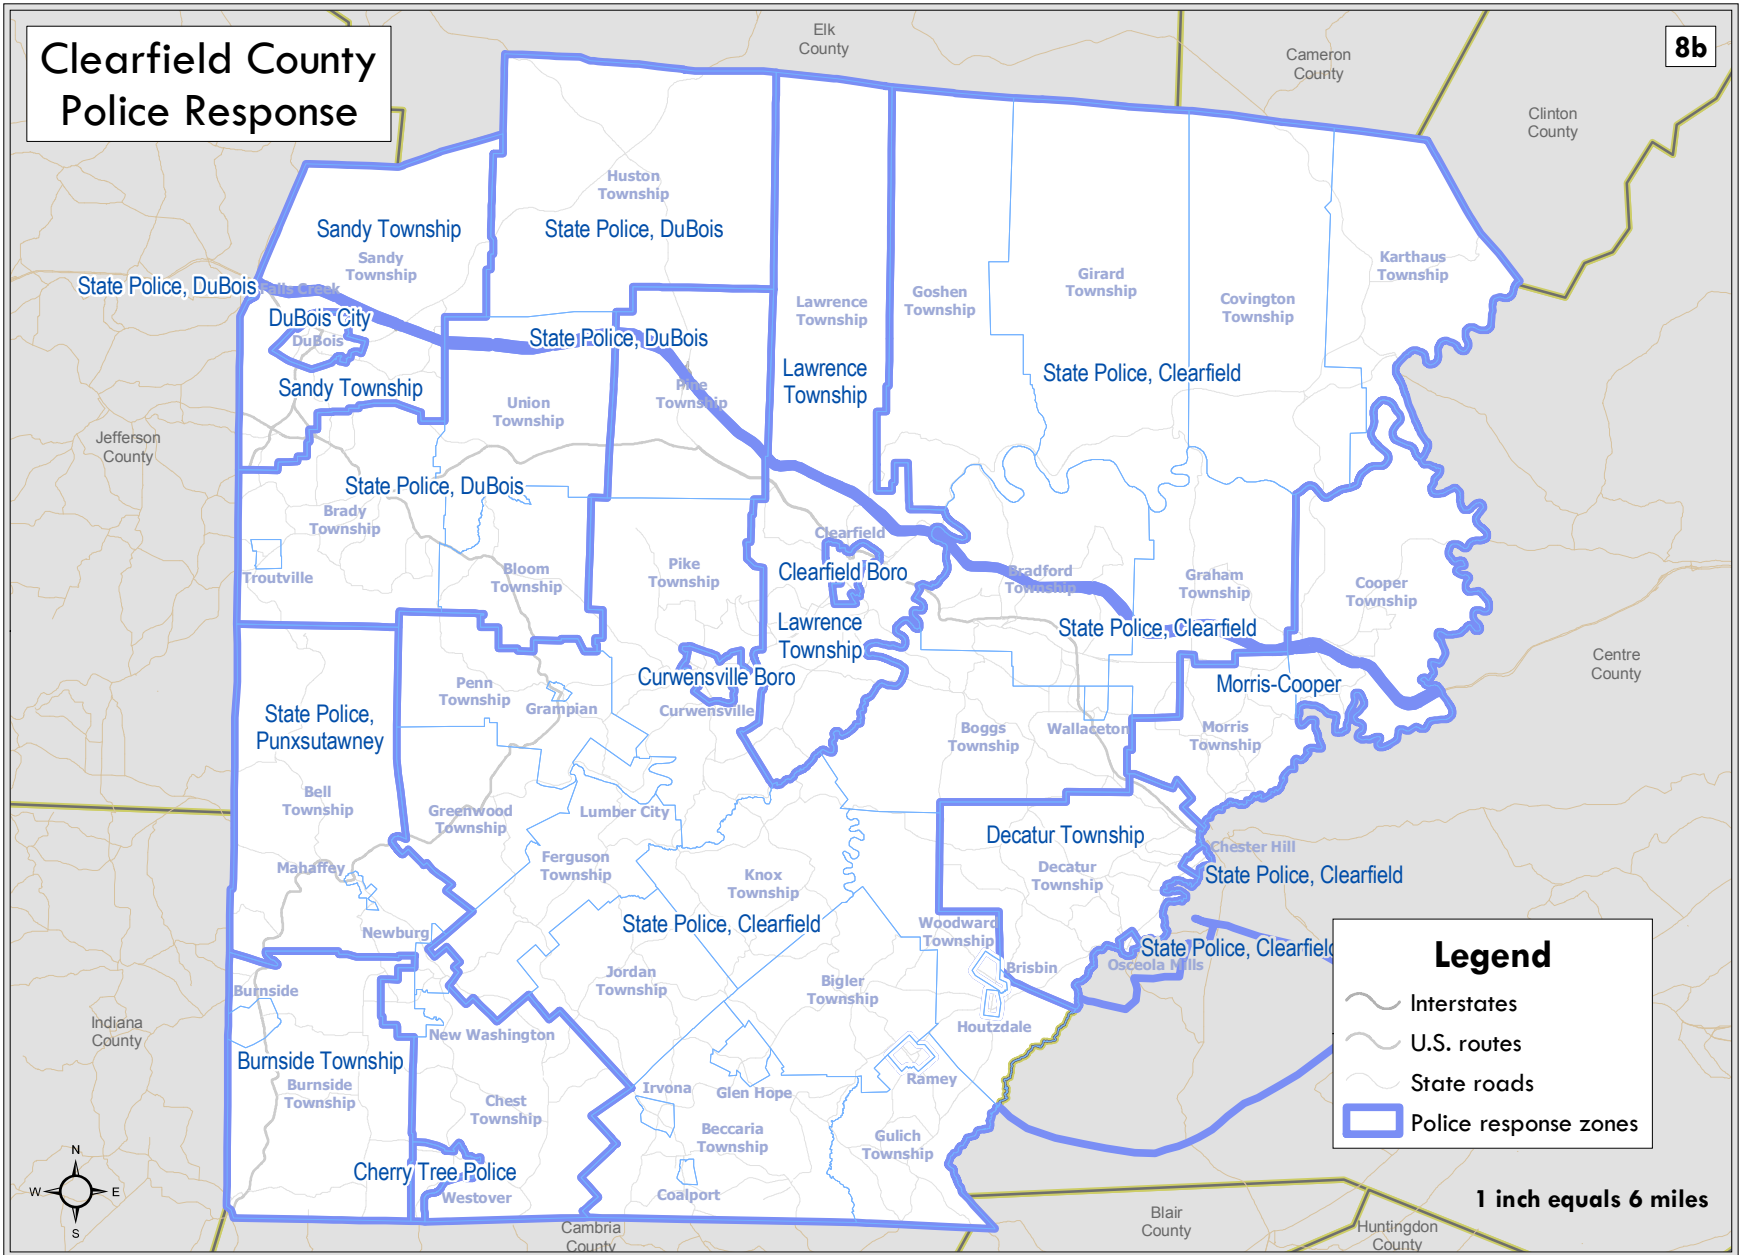

Clearfield County Police Response

8b

Legend

- Interstates
- U.S. routes
- State roads
- Police response zones

1 inch equals 6 miles

Clearfield County Police Zones

Additional map notes:

- Mapped police zones represent primary coverage areas for area police departments
- Apparent redundancy of some department zones is due to recent or pending department closures

Data and services provided by PennDOT, PASDA, Clearfield County Department of Emergency Management and Clearfield County GIS Department

Map created by Clearfield County GIS Department