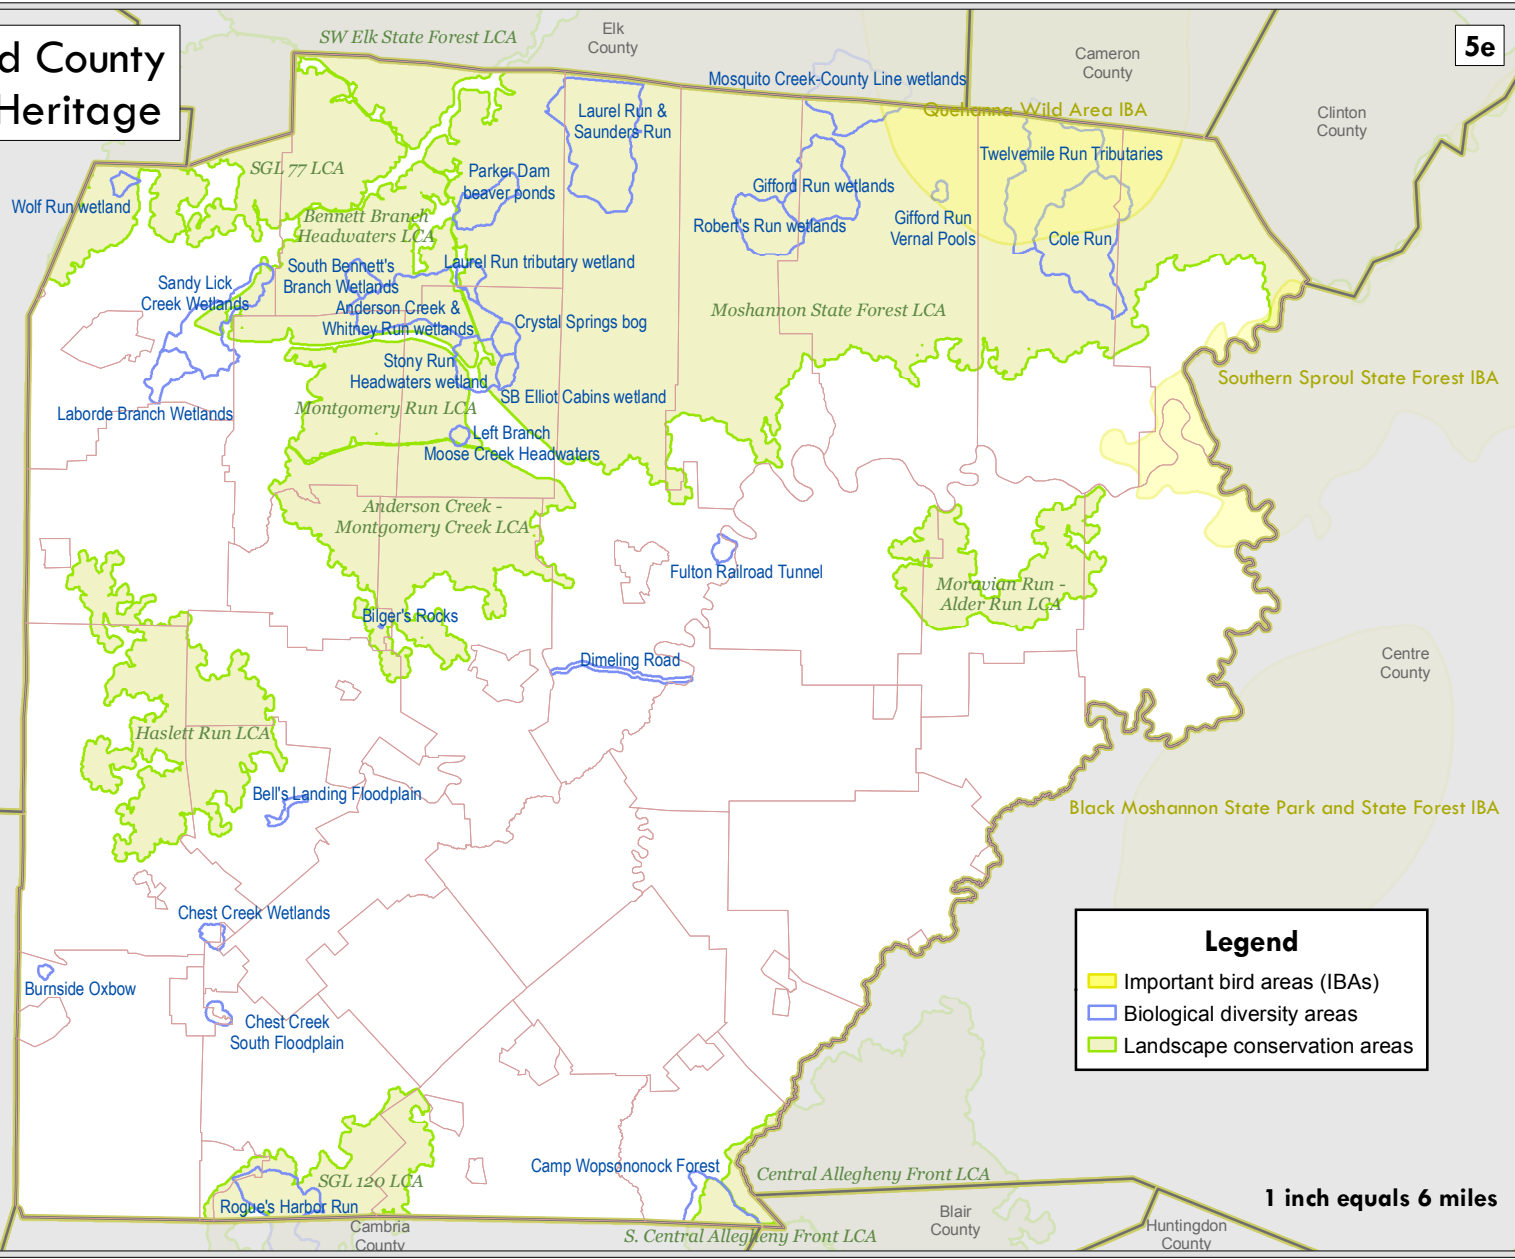

Clearfield County Natural Heritage

5e

Legend

- Yellow box: Important bird areas (IBAs)
- Blue outline: Biological diversity areas
- Green outline: Landscape conservation areas

1 inch equals 6 miles

Jefferson County

Indiana County

Elk County

Cameron County

Clinton County

Centre County

Blair County

Huntingdon County

Cambria County

Clearfield County Natural Heritage Inventory Mapping

Additional map notes:

- Landscape Conservation Area (LCA) and Biological Diversity Area (BDA) expanses were chosen using criteria described in the Clearfield County Natural Heritage Inventory published for the Clearfield County Planning office by the Western Pennsylvania Conservancy
- Important Bird Areas (IBA) for Clearfield County were created by the Clearfield County GIS Department in order to approximate Western PA Conservancy mapping of those areas in the Natural Heritage Inventory prepared for Clearfield County Planning

Data and services provided by the Western PA Conservancy, Clearfield County Planning, and Clearfield County GIS Department

Map created by Clearfield County GIS Department