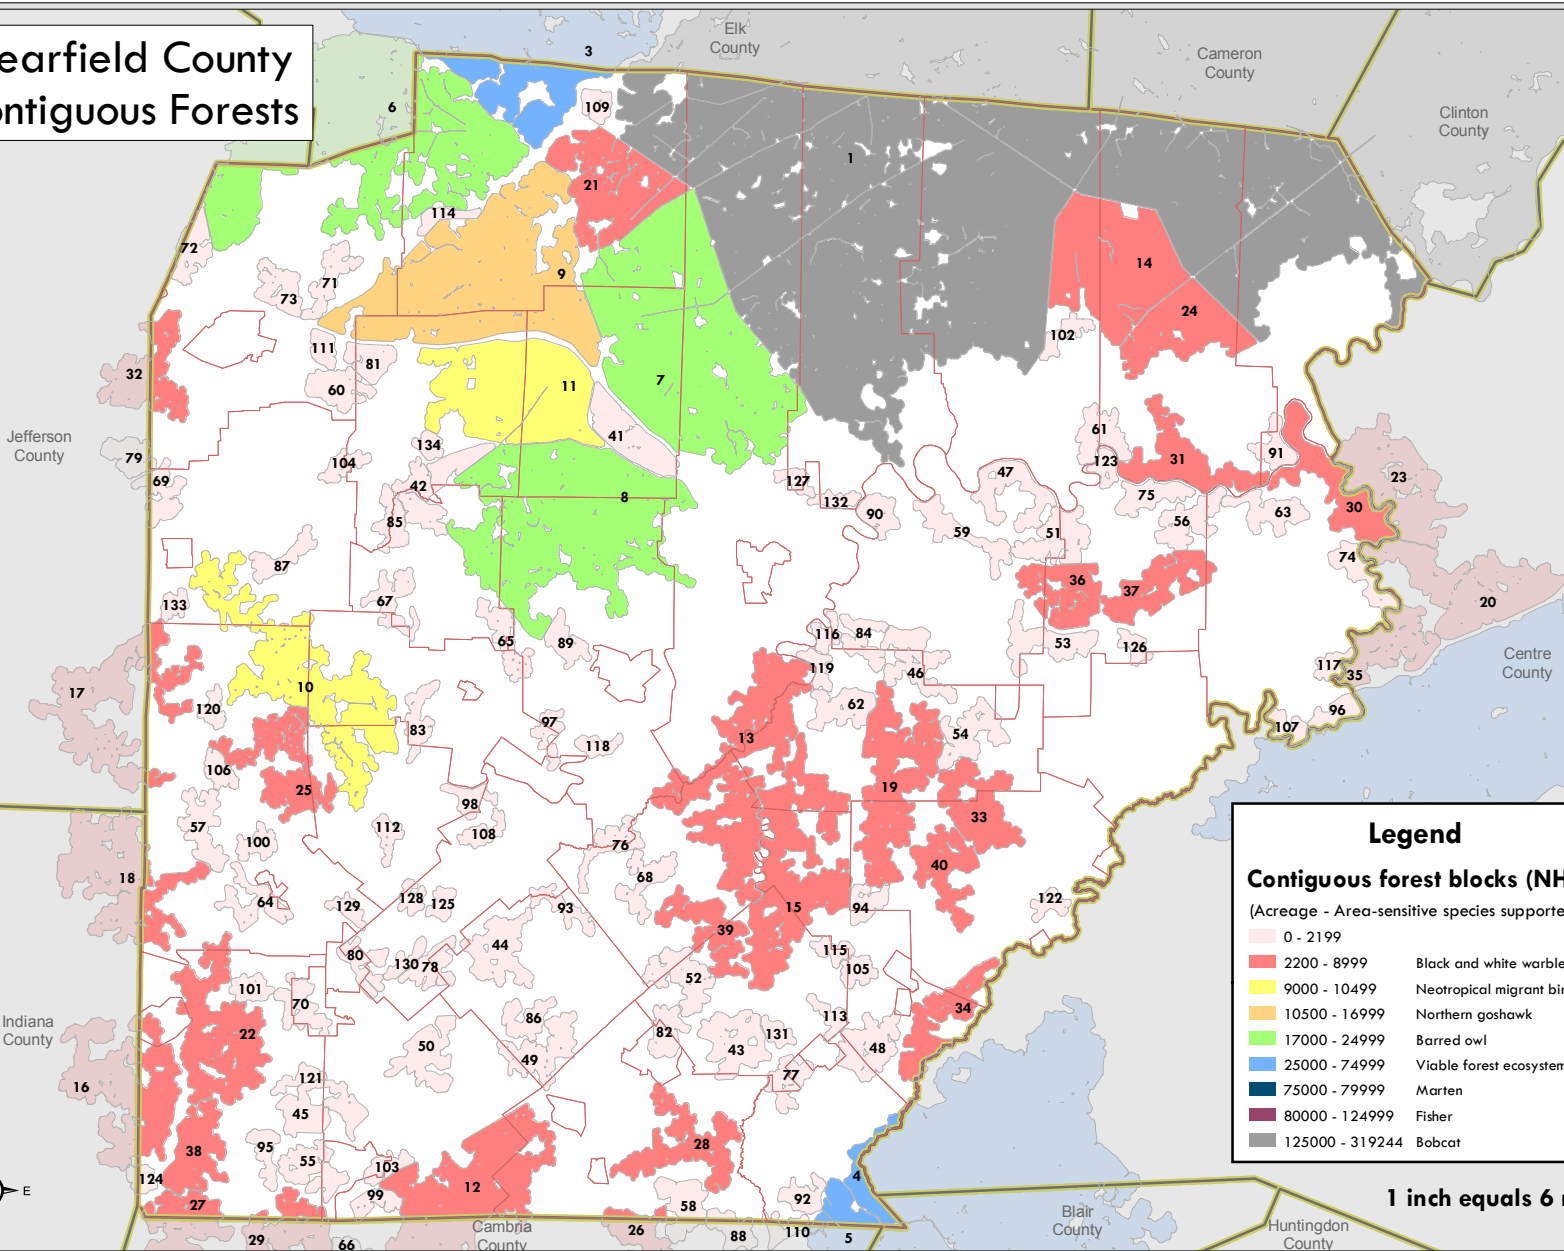

Clearfield County Contiguous Forests

5d

Legend

Contiguous forest blocks (NHI)
(Acreage - Area-sensitive species supported)

0 - 2199	
2200 - 8999	Black and white warbler
9000 - 10499	Neotropical migrant birds
10500 - 16999	Northern goshawk
17000 - 24999	Barred owl
25000 - 74999	Viable forest ecosystem
75000 - 79999	Marten
80000 - 124999	Fisher
125000 - 319244	Bobcat

1 inch equals 6 miles

Clearfield County Contiguous Forest Blocks

Additional map notes:

- Contiguous forest block expanses were chosen using criteria described in the Clearfield County Natural Heritage Inventory published for the Clearfield County Planning office by the Western Pennsylvania Conservancy
- Numbers indicate contiguous forest block size rank for the Clearfield County area

Data and services provided by the Western PA Conservancy, Clearfield County Planning, and Clearfield County GIS Department

Map created by Clearfield County GIS Department