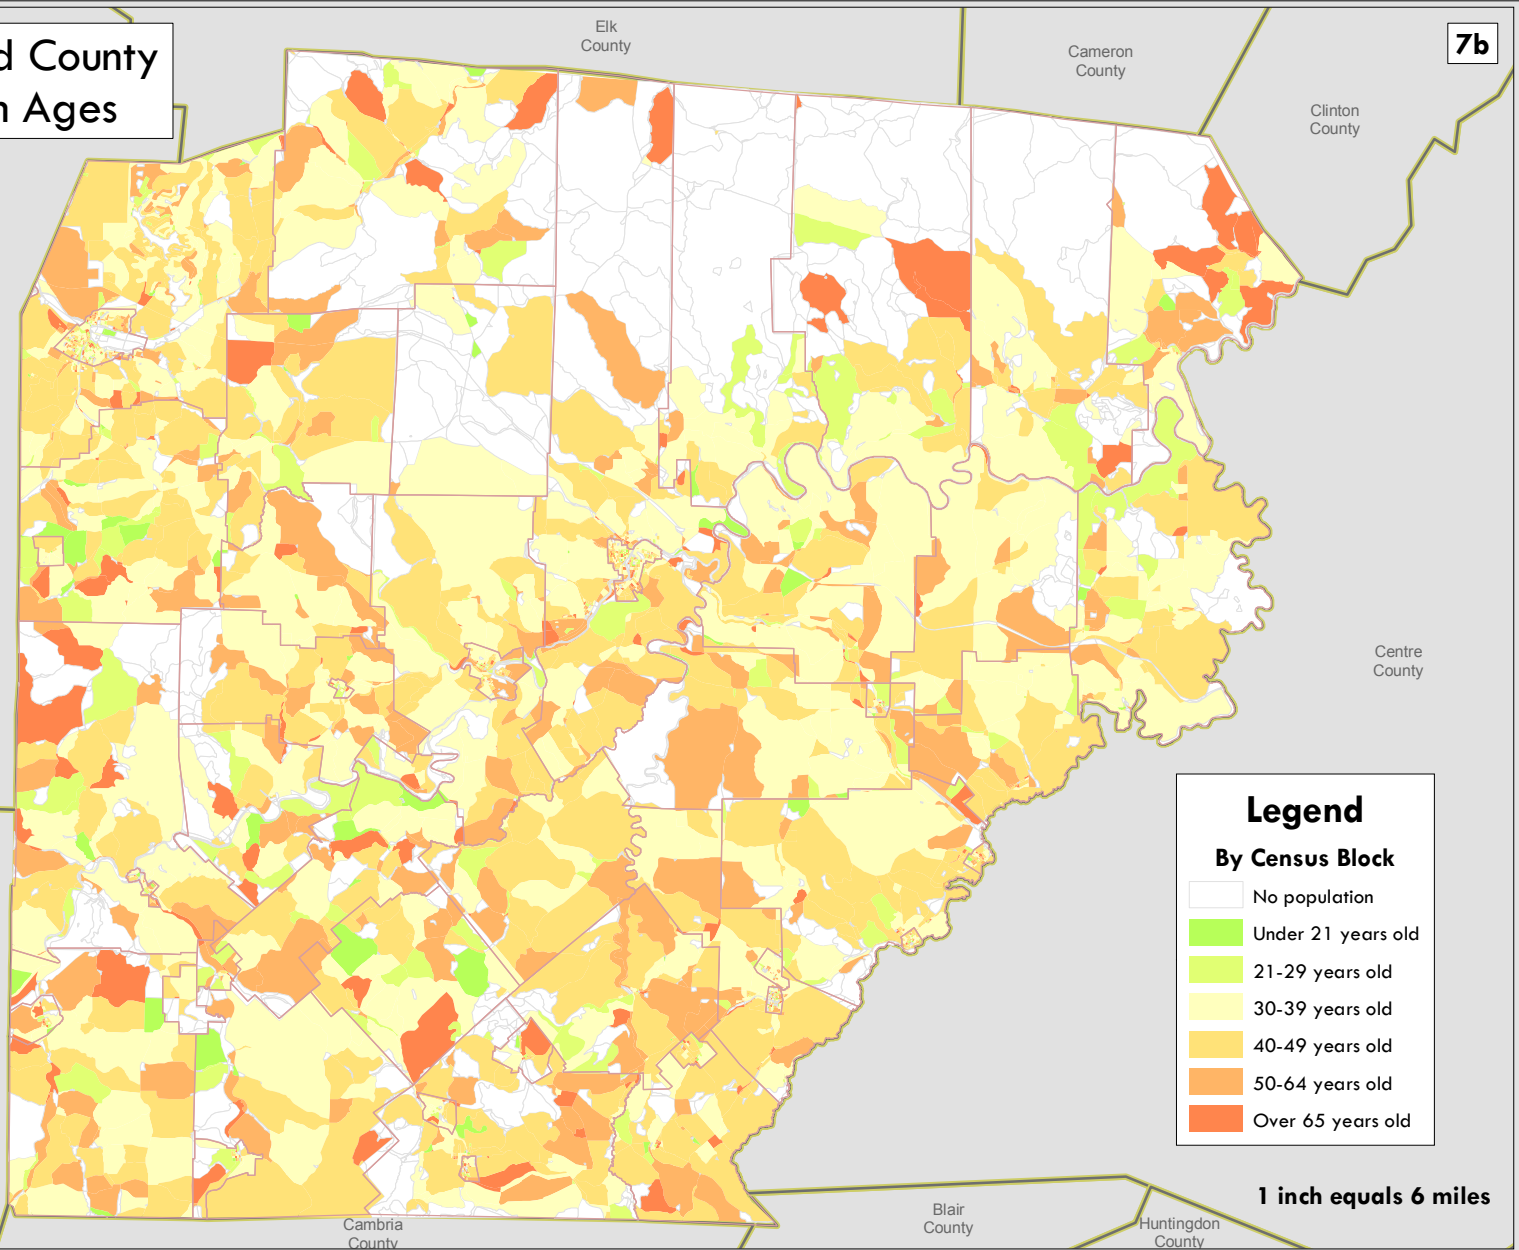

Clearfield County Median Ages

7b

Jefferson
County

Elk
County

Cameron
County

Clinton
County

Centre
County

Indiana
County

Legend

By Census Block

- No population
- Under 21 years old
- 21-29 years old
- 30-39 years old
- 40-49 years old
- 50-64 years old
- Over 65 years old

1 inch equals 6 miles

Cambria
County

Blair
County

Huntingdon
County

Clearfield County Median Ages (by Census Block)

Additional map notes:

- Age range classifications chosen based on standard census data categorizations

Data and services provided by US Census Bureau and Clearfield County GIS Department

Map created by Clearfield County GIS Department